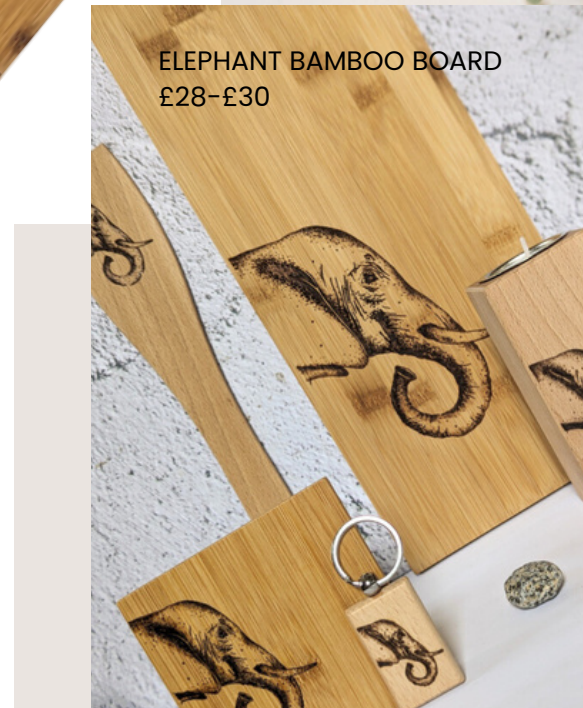

NEW LINEN BAGS, KEYRINGS AND CARDS AVAILABLE NOW ALL INSPIRED BY BOTH COASTAL AND NATURE HERE IN DEVON.
CLICK HERE TO BROWSE

AW23

New Designs

FUNGI BAMBOO BOARD
£28-£30

SS24

SPRING | SUMMER

AVOCET BIRD
BAMBOO BOARD
£28-£30

The new Spring Summer 24 collection in designs such as fungi, Avocet bird, elephant, cat and more. [BROWSE HERE](#)

BAMBOO COASTER £10

BEECHWOOD
KEYRING
£7

BEECHWOOD TEALIGHT
HOLDER £19

CAT BAMBOO BOARD
£28 - £30 Various Shapes

BEECHWOOD TEALIGHT HOLDERS
£15 - £19

ELEPHANT BAMBOO BOARD
£28-£30

It's Linen. Right?

NO, RECYCLED PLASTIC!

THE
LINEN
RANGE

Continue your sustainable journey with these fantastic premium quality bags - Tote, make up and purse available