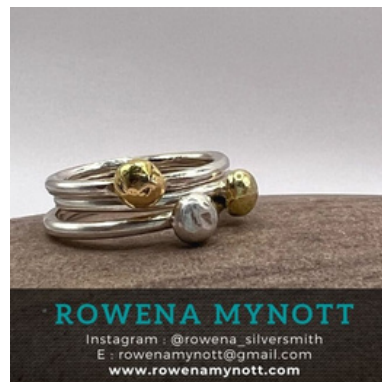

The Tin Can is a creative collaborative of five makers including New Ember. There is so much talent from local maker and am proud to be a part of it. New Ember now offers a Click & Collect option at this location if you order online to save on postage costs if you are near to the area. See more [HERE](#)